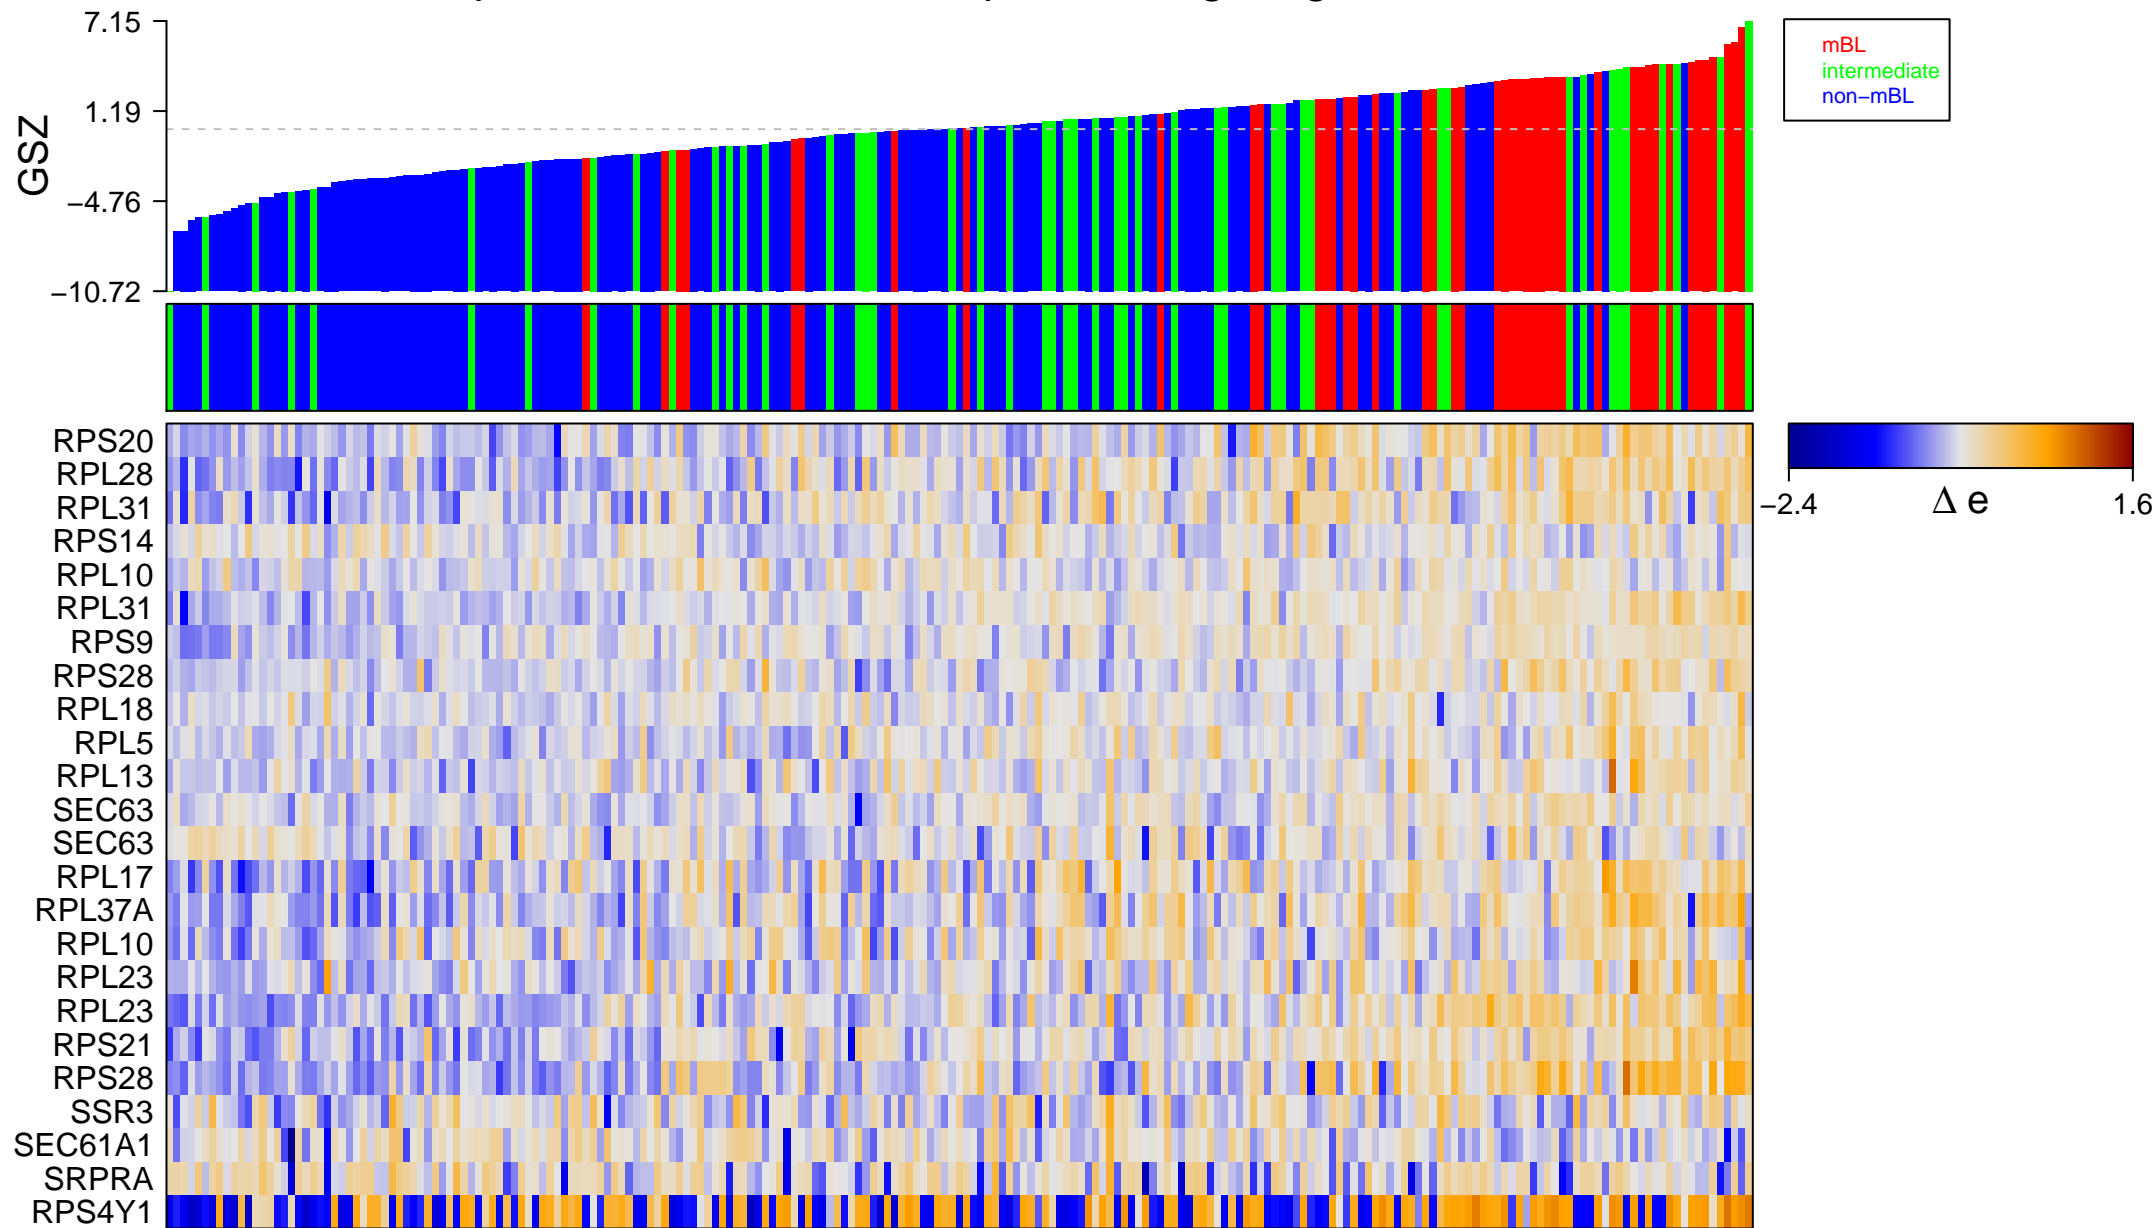

# SRP-dependent cotranslational protein targeting to membrane